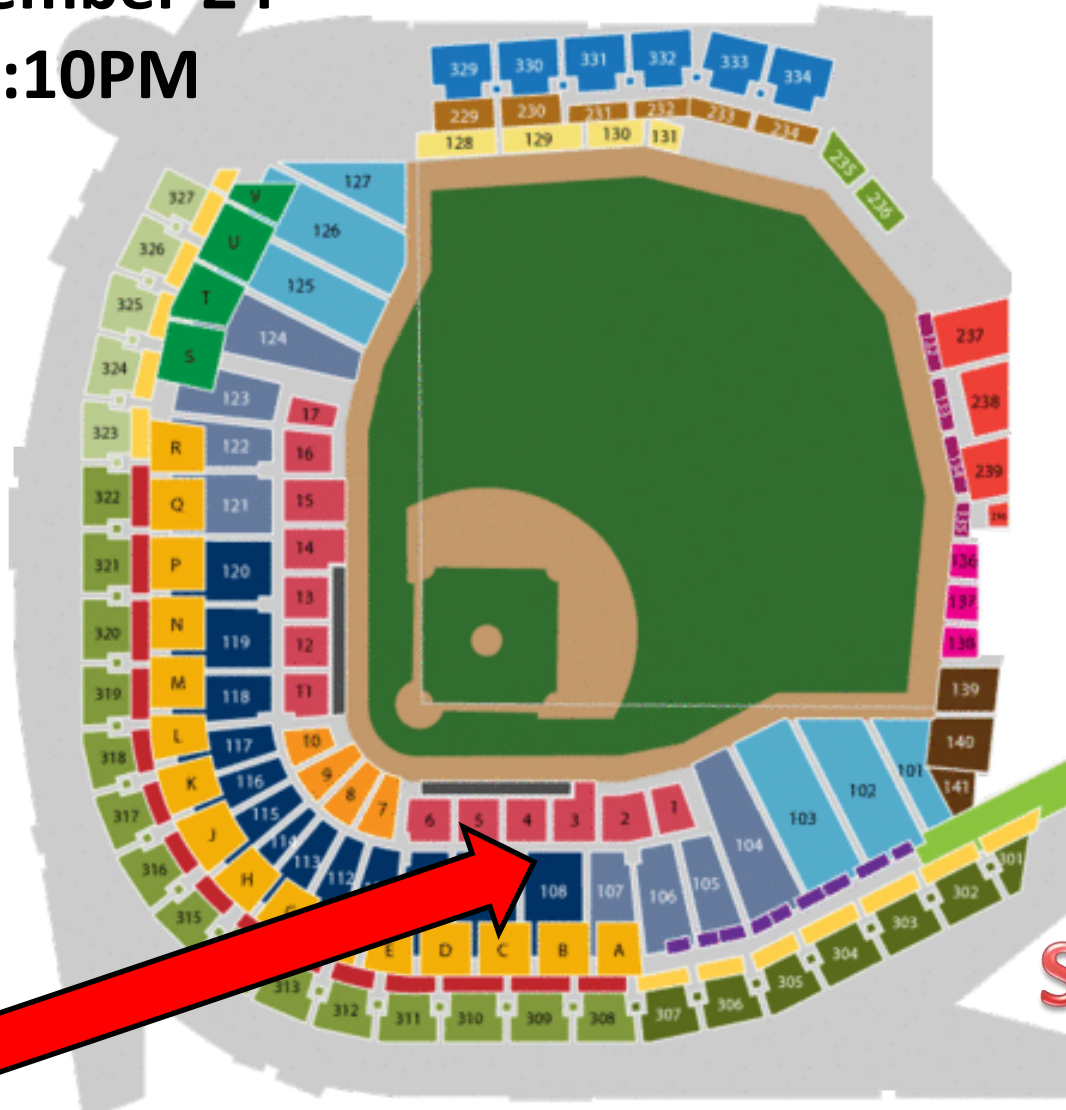

Welcome

Live Auction

Twins vs. Yankees

September 24th

7:10PM

September 24th
7:10PM

Target Field
Minneapolis, Minnesota

SECTION 108
ROW 2
4 TICKETS

Sweet seats!

Vikings vs. Packers

Noon
Sunday, Dec 30

50 YARD LINE !

Payne Stewart U.S. Open Champion 1999

Panoramic Signed and Framed Tribute with WWJD Bracelet

Payne Stewart (1957 – 1999)

“The thing with dreams is sometimes you get to live ‘em out.”

**Noon
Sunday
Dec 30**

**Parking
under the dome
included**

50 YARD LINE !

**Section 133 2 Tickets
Row 9**

5-Course Dinner for You & 3 Guests

This guy cooks.

These people eat.

*Chef
Tom &
Sandy*

This is right outside your door.

Norwood Shores, Lutsen

Golf at Deer Run

2 Carts and Green Fees for Four

Golf

Preferred Golf Packages

Course Information

Thank You!